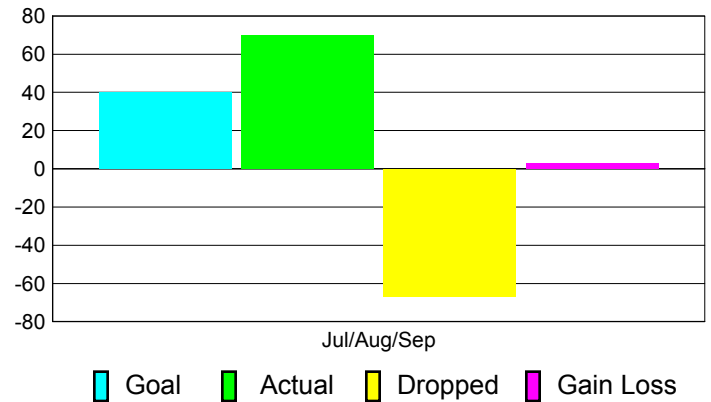

Membership Results 2012-2013

Goal, New, Dropped, Gain/Loss

Comparison of Membership Gain/Loss

Current Year Compared to the Previous Year