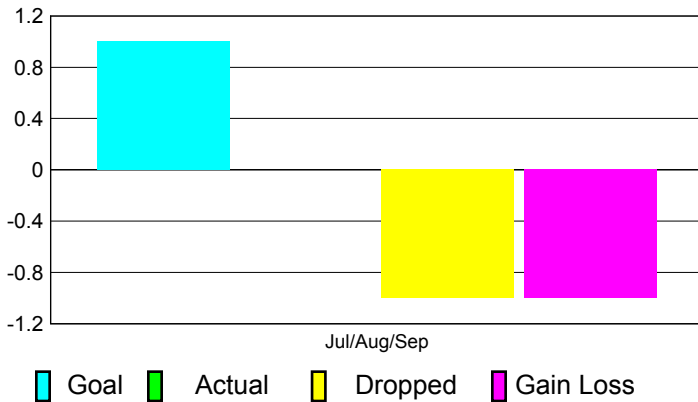

Club Results 2012-2013

Goal, New, Dropped, Gain/Loss

Comparison of Club Gain/Loss

Current Year Compared to the Previous Year

YTD Status Quo Clubs 2012-2013

Status Quo Clubs Compared to Status Quo Members

MEMBERSHIP