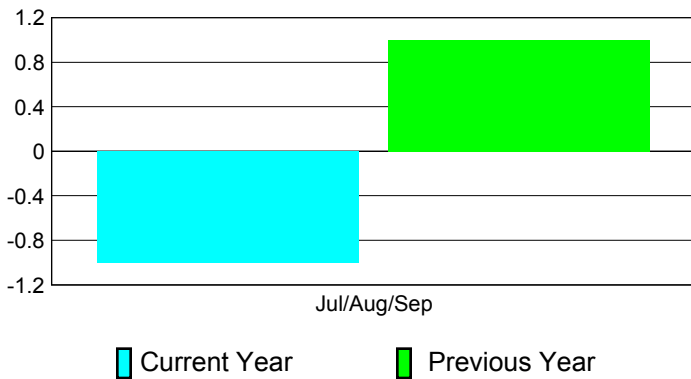

Club Results 2012-2013

Goal, New, Dropped, Gain/Loss

Comparison of Club Gain/Loss

Current Year Compared to the Previous Year

YTD Status Quo Clubs 2012-2013

Status Quo Clubs Compared to Status Quo Members

MEMBERSHIP